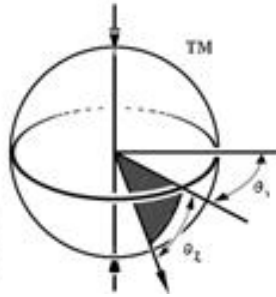

Polar Focus®

New Product Information Sheet

Save a copy & share w/ your colleagues