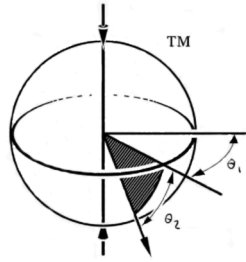

Polar[®] Focus

Installer: IES Communications

10 clusters, each with:

3 Bose RoomMatch Line Arrays

Total Cluster Weight: 642 lbs. each

Products used: Stingray Frame for Bose RoomMatch

Project Profile

Virginia Military Institute